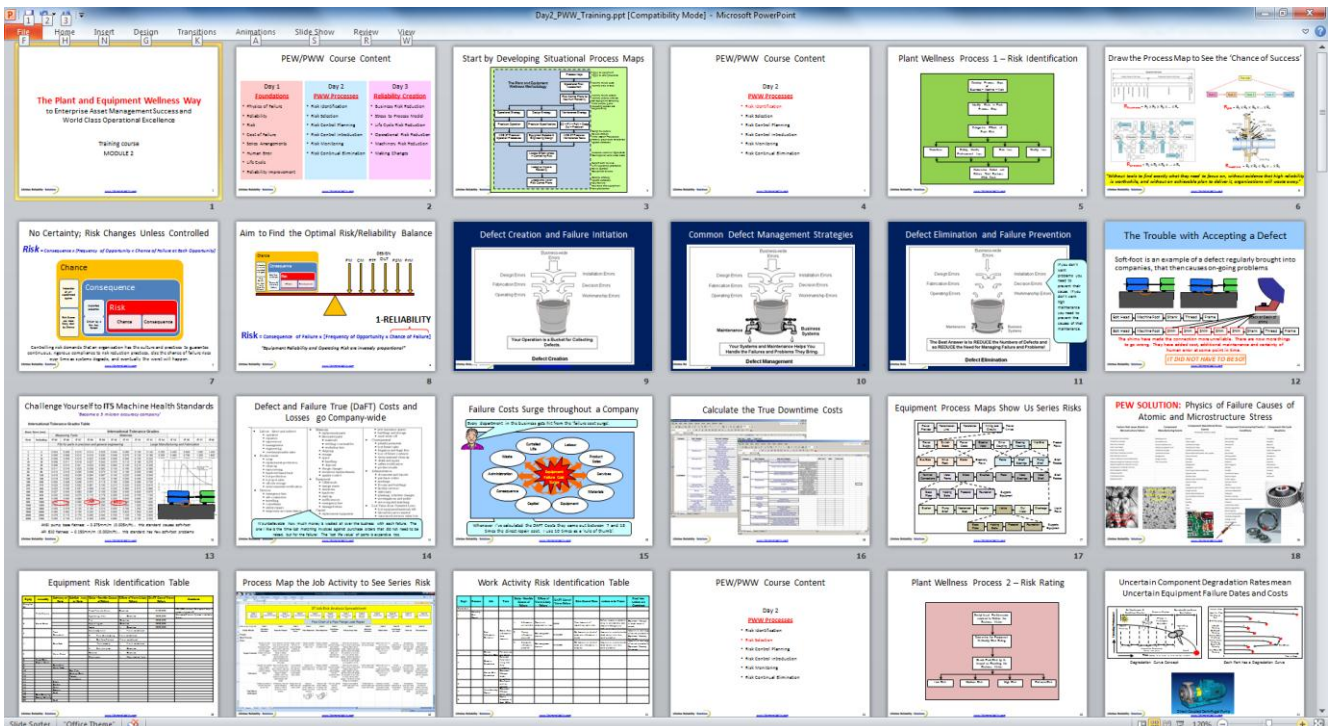

Plant Wellness Way Reliability and Maintenance Training Course Sample Screens from Modules 1, 2 and 3 Presentations

The First 24 Screens from Reliability and Maintenance Training Course Module 1

The First 24 Screens from Reliability and Maintenance Training Course Module 2

Plant Wellness Way Reliability and Maintenance Training Course Sample Screens from Modules 1, 2 and 3 Presentations

The First 24 Screens from Reliability and Maintenance Training Course Module 3