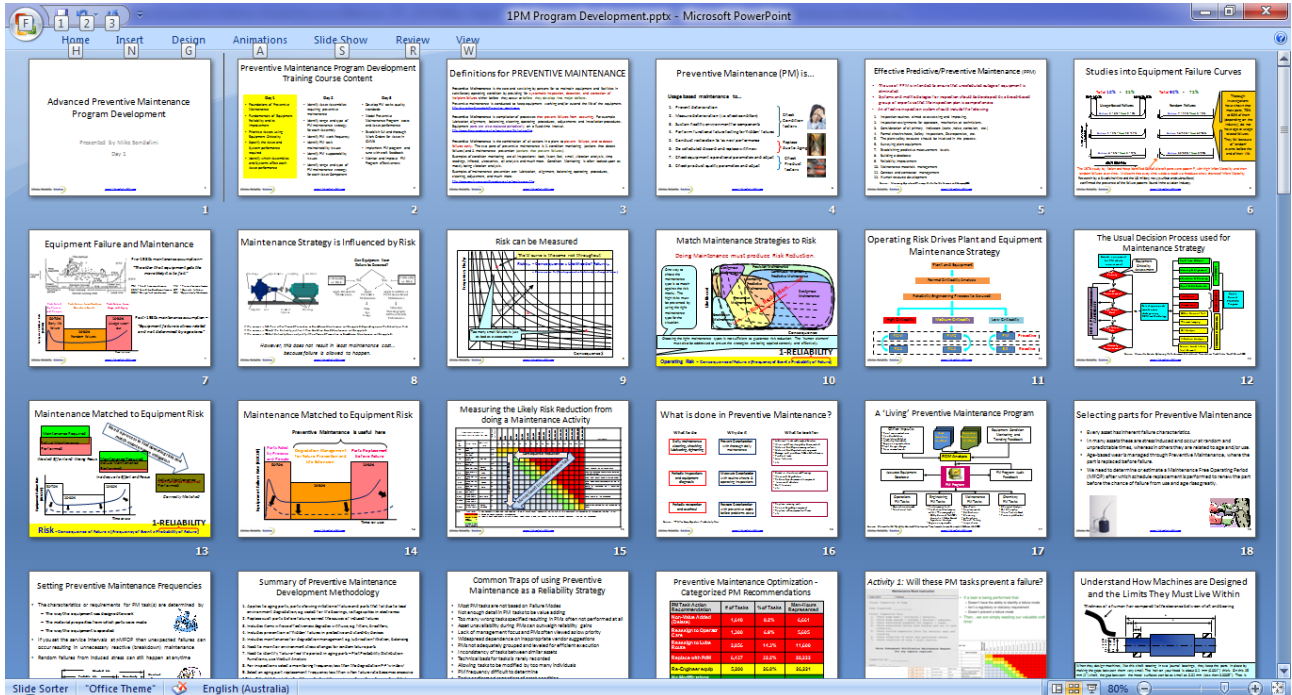

Plant and Equipment Preventive Maintenance Program Development Training Course Sample Screens

Selected examples of the slides in the PowerPoint presentations from the training course in Industrial Plant and Equipment Preventive Maintenance Program Development

Day 1

Day 2

Plant and Equipment Preventive Maintenance Program Development Training Course Sample Screens

Selected examples of the slides in the PowerPoint presentations from the training course in Industrial Plant and Equipment Preventive Maintenance Program Development